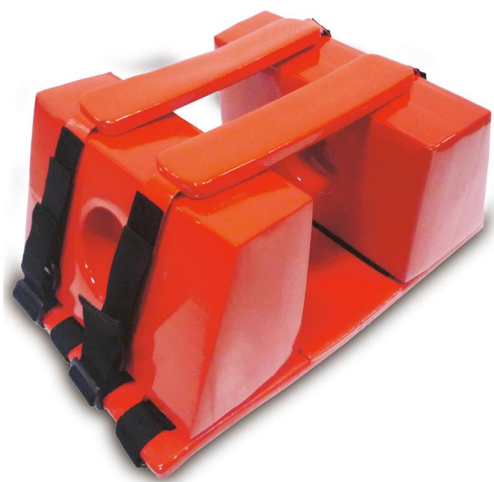

629 Jelly

Orange standard head immobilizer for spinal board

FEATURES

Adjustable to every models of spinal boards. It is made of expanded materials at closed cells covered by a vinyl material.

MAIN FEATURES

Trauma	
Width (cm)	40,5
Depth (cm)	25,5
Height (cm)	16,5

ACCESSORY OF

Galaxy 9010
"GALAXY" Yellow spinal board

Galaxy 9012
"GALAXY" Orange spinal board

Galaxy 9016
"GALAXY" Red spinal board

Galaxy-P 9040
Yellow spinal board with pins

Galaxy-P 9042
Orange spinal board with pins

Nilix 9050
Yellow basic spinal board with pins