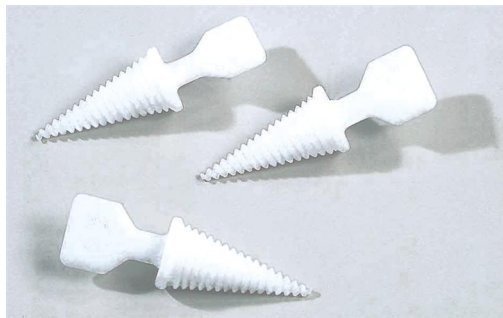

1090

Helical mouth opener

FEATURES

Helical mouth opener made with polyethylene with knurled handle for a firm grip.

MAIN FEATURES

Size	Adults
Material	Polyethylene