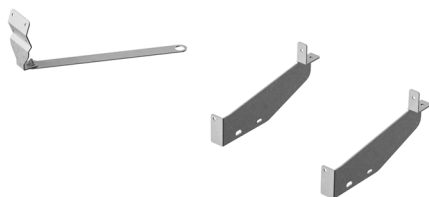

19314

Mercedes Sprinter e Volkswagen Crafter mounting Kit for DynaStep mechanical steps

FEATURES

[Visita il sito Dynastep](#)

SEE ALSO

19310
FIAT DUCATO Mounting Kit for
DynaStep mechanical steps

19312
Iveco daily mounting Kit for
"DynaStep" mechanical steps

ACCESSORY OF

DynaStep 19300
1120 mm mechanical step
DynaStep

DynaStep 19302
800 mm mechanical step
DynaStep
