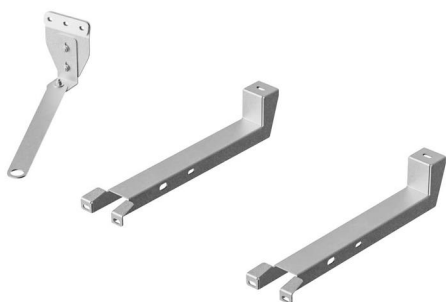

## 19312

---

Iveco daily mounting Kit for "DynaStep" mechanical steps

---