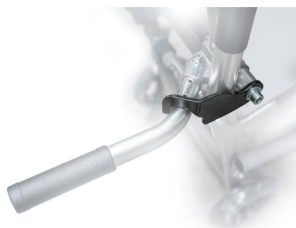

842L

Zena rear levers locking kit

FEATURES

Zena rear levers locking kit (the kit includes blocks for both levers).

IMAGES

ACCESSORY OF

679

Narrow foldable sedan chair
