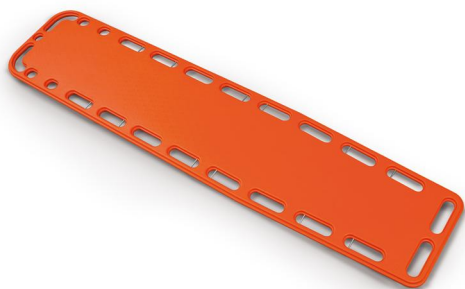

9042 Galaxy-P

Orange spinal board with pins

FEATURES

Same features as "Galaxy" spinal boards Art. 9010, 9012 and 9015 equipped with 10 plastic PINS useful for a fast fixing of restraint systems with karabiners. Supplied with 3 blets (605/MEB).

MAIN FEATURES

Length (cm)	183
Width (cm)	41
Thickness (cm)	5
Loading capacity (kg)	150
Weight (kg)	5,8
Trauma	
Usage	Immobilization
Material	ABS

ACCESSORIES

Jelly 629

Orange standard head immobilizer
for spinal board

574

Blue bag with 3 belts art. 572

STANDARD ACCESSORIES

605/MEB

50 mm orange belt in one piece
with plastic buckle and ME.BER.
ribbon
